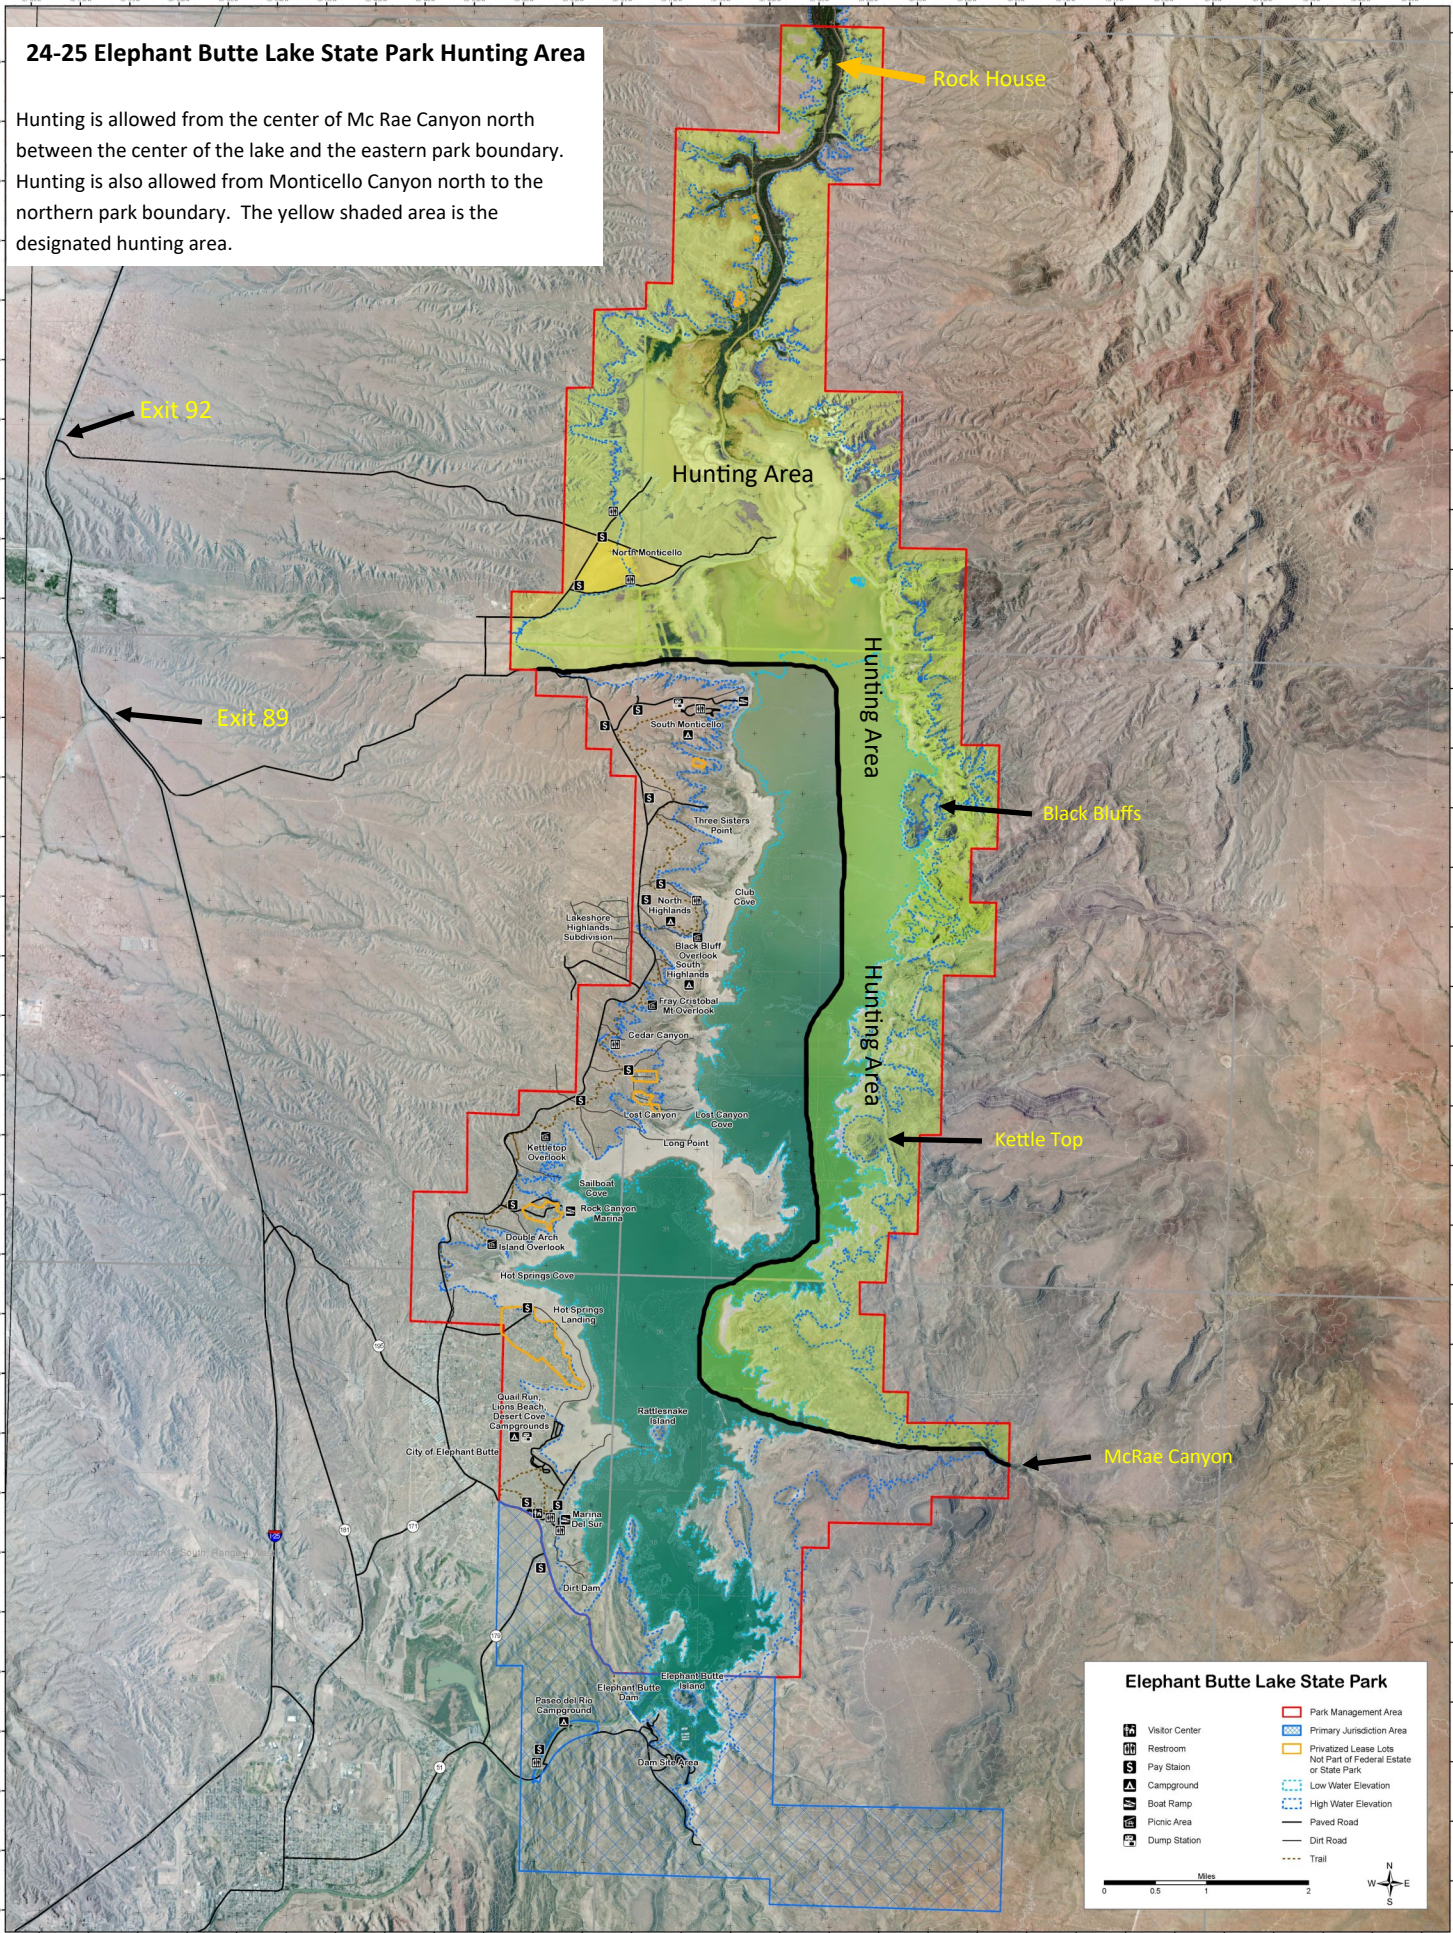

## 24-25 Elephant Butte Lake State Park Hunting Area

Hunting is allowed from the center of Mc Rae Canyon north between the center of the lake and the eastern park boundary. Hunting is also allowed from Monticello Canyon north to the northern park boundary. The yellow shaded area is the designated hunting area.

**Elephant Butte Lake State Park**

	Visitor Center		Park Management Area
	Restroom		Primary Jurisdiction Area
	Play Station		Privatized Lease Lots Not Part of Federal Estate or State Park
	Campground		Low Water Elevation
	Boat Ramp		High Water Elevation
	Picnic Area		Paved Road
	Dump Station		Dirt Road
			Trail

0 0.5 1 2 Miles

N  
W E  
S