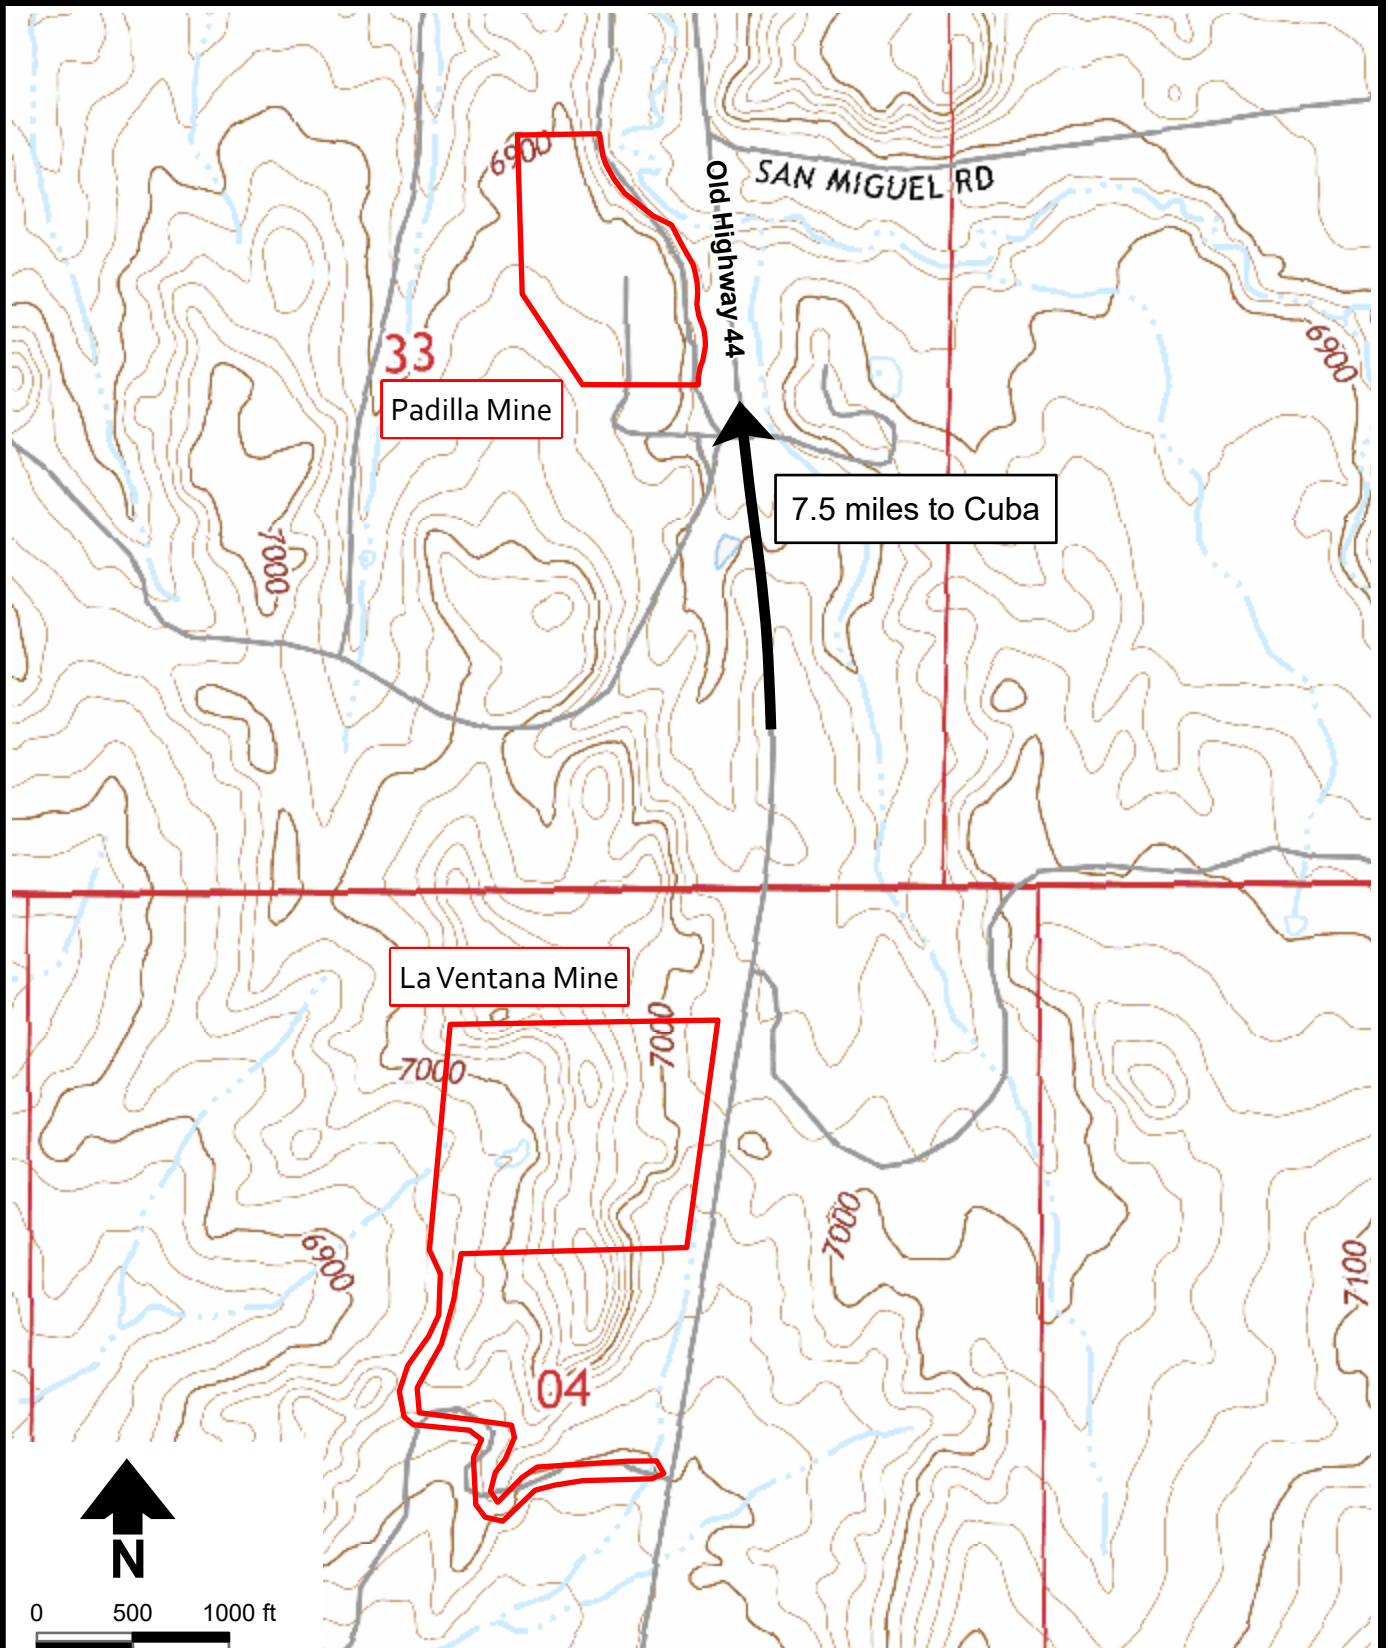

S:\PROJECTS\DB21.1363_ENM\PD_A\ML_ENVIRONMENTAL_SERVICES\PHASE 9 - LA VENTANA\GIS\ARCGIS_PRO\LA VENTANA MINE\LA VENTANA MINE.APRX

Explanation
 Site Location

Topographic map: U.S. Geological Survey 7.5 Minute Quadrangle Map
 NM San Pablo
<http://rgis.unm.edu/>
 Downloaded August 14, 2023