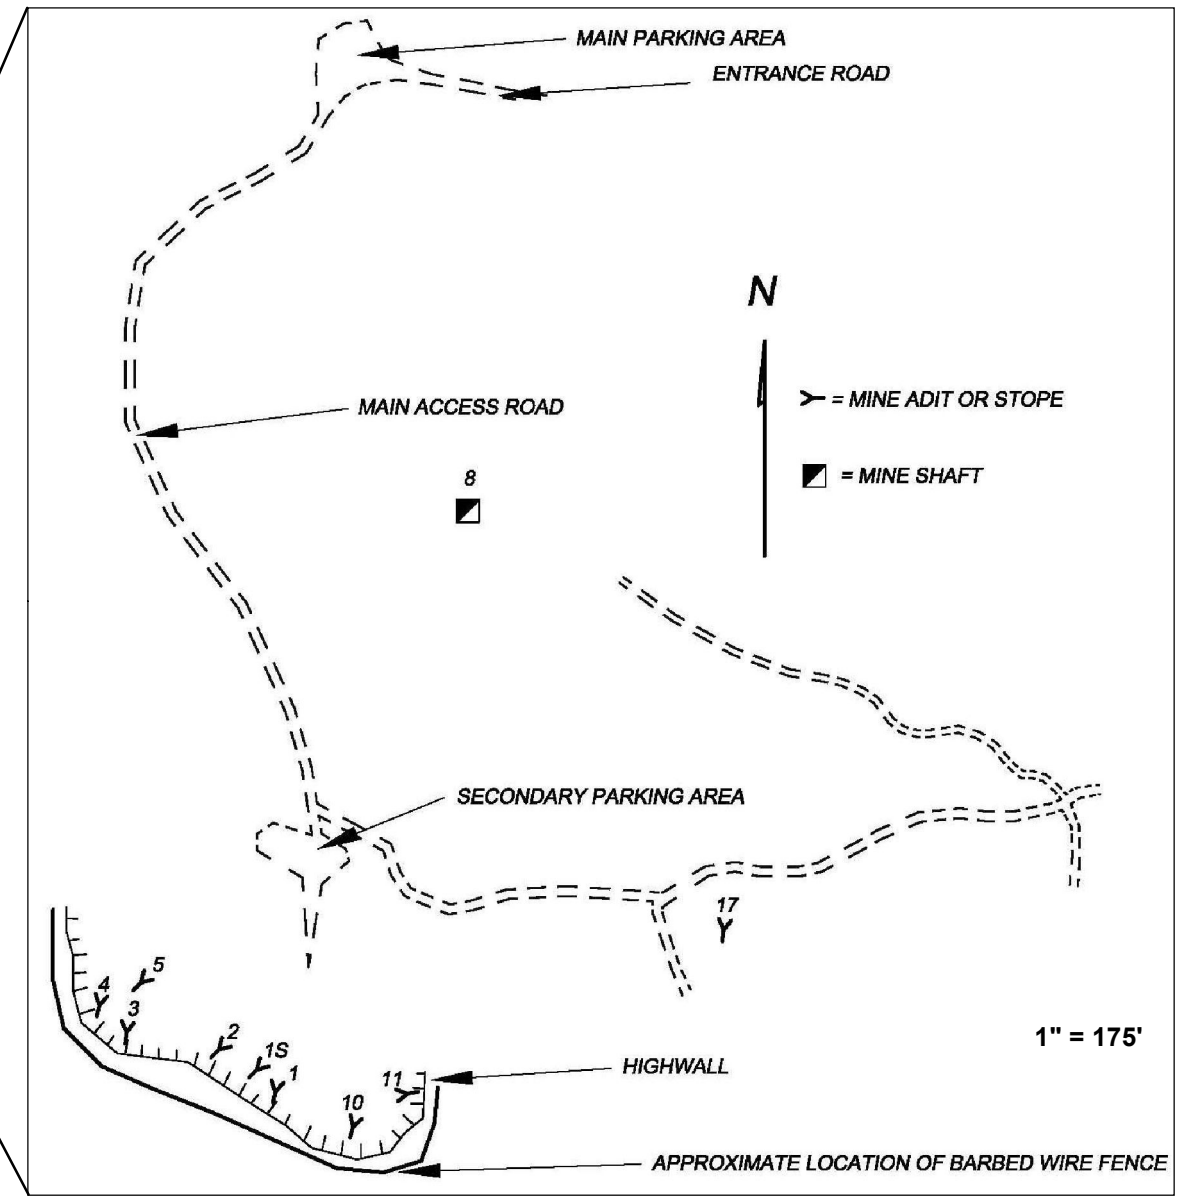

**Project Location**

**Relative Site Locations**

**NEW MEXICO**  
**ABANDONED MINE LAND PROGRAM**  
 MINING & MINERALS DIVISION  
 ENERGY, MINERALS AND NATURAL RESOURCES DEPT.  
 SANTA FE, NEW MEXICO

**PROJECT NO. EMNRD-MMD-2011-01**

**Figure 2: Project Location**