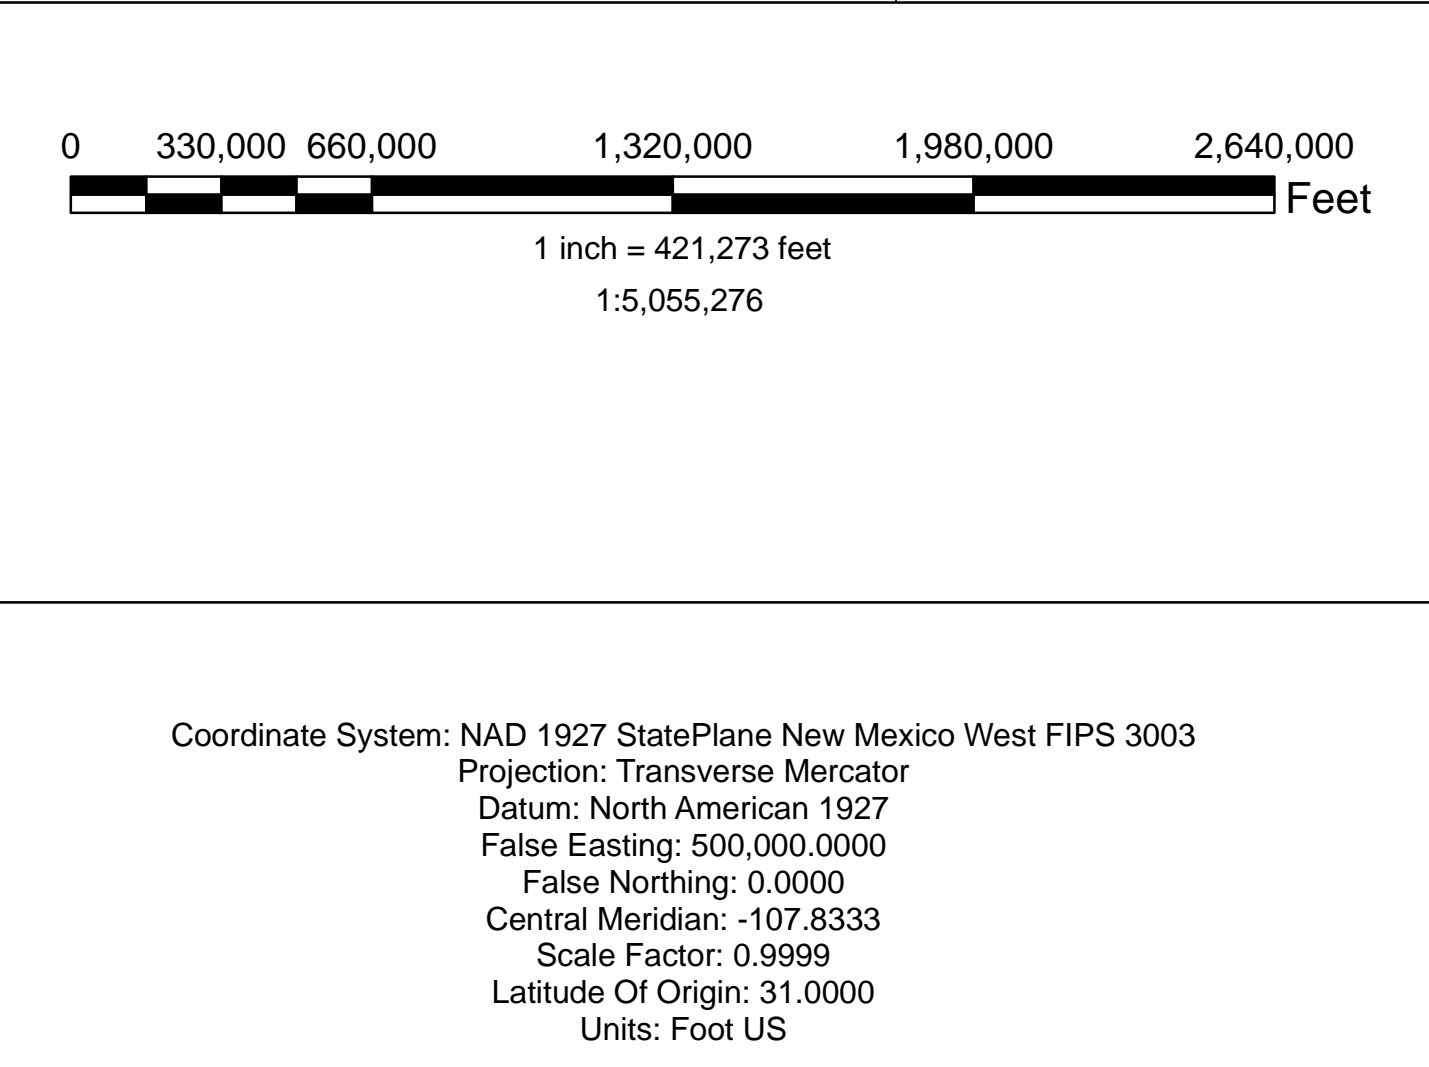

Legend

Disturbance Years

2001	2002	2003	2004	2005	2006	2007	2008	2009	2010	2011	2012	2013	2014	2015	2016	2017	2018	2019	2020	2021	2022	2023	2024
Dark Green	Light Green	Yellow-Green	Yellow	Orange-Yellow	Orange	Light Orange	Orange-Red	Red-Orange	Red	Dark Red	Dark Red	Dark Red	Dark Red	Dark Red	Dark Red	Dark Red	Dark Red	Dark Red	Dark Red	Dark Red	Dark Red	Dark Red	Dark Red

Seam: Varies
 Date: 4-12-2022
 Drawn By: Myron Newman

County(s): McKinley
 State: New Mexico
 Location: El Segundo Mine

P.O. Box 757, Grants NM

PERMIT 2020-01
 El Segundo
 Post Reclamation Map

Latitude: 35°27'30"
 Longitude: 107°51'20"
 Contour Interval: Five (5) Feet

PLANET
 645 Harrison Street, 4th floor
 San Francisco, CA 94107

Coordinate System: NAD 1927 StatePlane New Mexico West FIPS 3003
 Projection: Transverse Mercator
 Datum: North American 1927
 False Easting: 500,000.0000
 False Northing: 0.0000
 Central Meridian: -107.8333
 Scale Factor: 0.9999
 Latitude Of Origin: 31.0000
 Units: Foot US