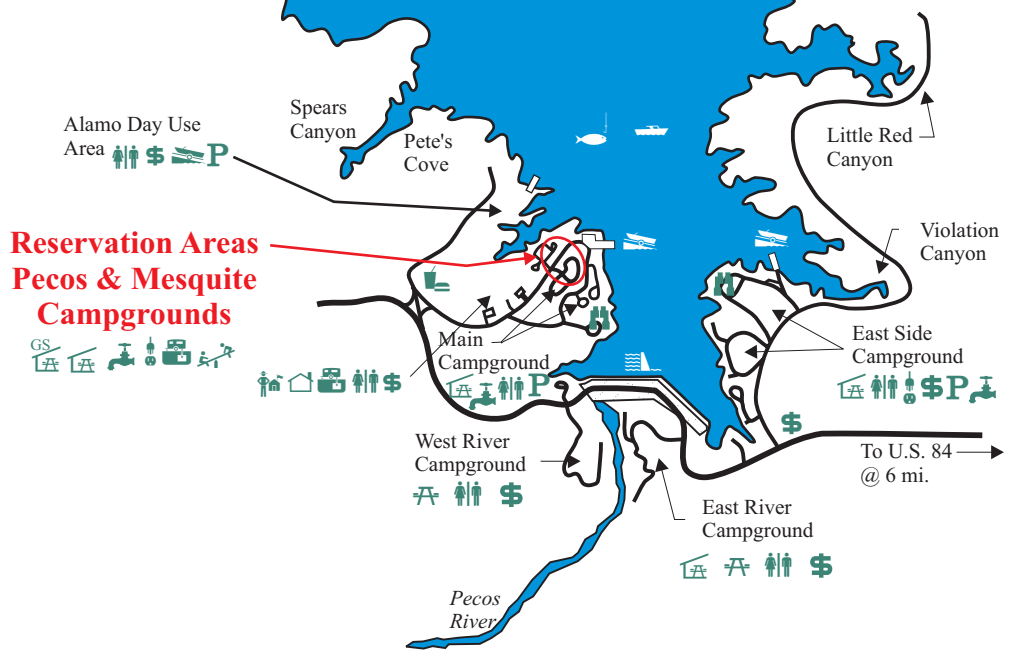

# Sumner Lake State Park

| Legend |                         |
|--------|-------------------------|
|        | N                       |
|        | ...Park Office          |
|        | ...Park Residence       |
|        | ...Pay Station          |
|        | ...Shelters             |
|        | ...Tables               |
|        | ...Group Shelter        |
|        | ...Rest Rooms           |
|        | ...Dump Station         |
|        | ...Electrical Hookups   |
|        | ...Water Hydrants       |
|        | ...Boat Ramp            |
|        | ...Boating              |
|        | ...Parking              |
|        | ...Fishing              |
|        | ...Overlook             |
|        | ...Dam Area             |
|        | ...Cafe, Bait Shop, Bar |
|        | ...Playground           |

**Reservation Areas  
Pecos & Mesquite  
Campgrounds**